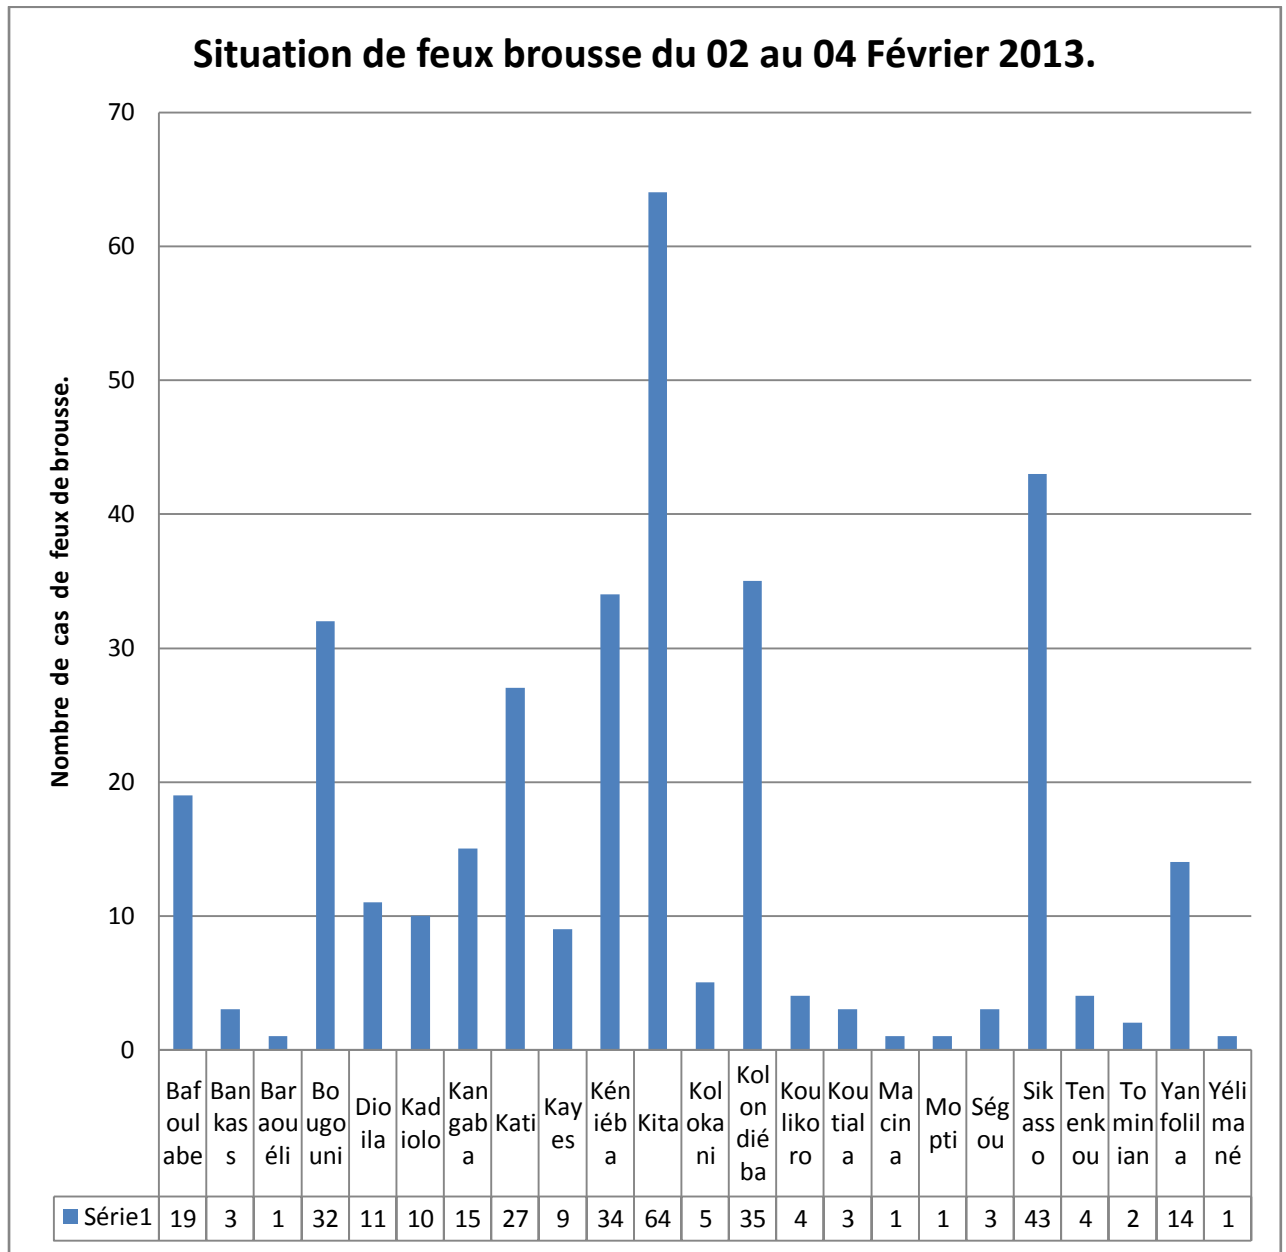

12,7450000000	-10,0340000000	Fangala Ko	Kokofata	Kita	Kayes
12,3820000000	-9,6560000000	Kamita	Gadougou2	Kita	Kayes
12,3830000000	-10,2440000000	Labanta	Koulou	Kita	Kayes

Situation récapitulative des cas de feux observés du 02 AU 04 FVRIER 2013 sur l'ensemble du pays:

CERCLES CONCERNES	NOMBRE DE CAS DE FEUX
Bafoulabe	19
Bankass	3
Baraouéli	1
Bougouni	32
Dioila	11
Kadiolo	10
Kangaba	15
Kati	27
Kayes	9
Kéniéba	34
Kita	64
Kolokani	5
Kolondiéba	35
Koulikoro	4
Koutiala	3
Macina	1
Mopti	1
Ségou	3
Sikasso	43
Tenenkou	4
Tominian	2
Yanfolila	14
Yélimané	1
TOTAL	341 foyers de feux

A travers ce tableau récapitulatif nous observons que 341 cas de feux ont été enregistrés sur l'ensemble du pays selon le satellite MODIS.E que les cercles de Kita, Kéniéba, Sikasso, Kati, Bougouni et Bafoulabe sont les plus affectés.

Histogramme de la situation des feux de brousse :

Selon cet histogramme nous constatons que les cercles de Kita, Sikasso, Kolondiéba, Bougouni, Kéniéba, Kati et Bafoulabe sont les plus touchés par les foyers de feux pendant cette période du 02 au 04 février 2013 sur l'ensemble du pays.